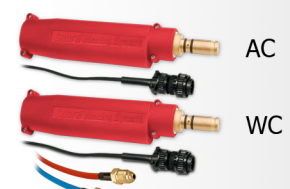

PYTHON® LX AND PYTHON - GUN TO WIRE FEEDER COMPATIBILITY

The Python LX and Python are available in many configurations for different wire feeders. Available in 15 ft, 25 ft, 35 ft and 50 ft lengths.

PYTHON LX

AC

WC

AC

WC

AC

WC

AC

WC

AC

WC

AC

WC

MK Cobramatic

PYTHON LX 260-8xx* (AIR COOLED)
261-8xx (WATER COOLED)

PYTHON 234-8xx (AIR COOLED)
235-8xx (WATER COOLED)

MK Cobramatic EURO 7 PIN

PYTHON LX 294-8xx (AIR COOLED)
295-8xx (WATER COOLED)

PYTHON 296-8xx (AIR COOLED)
297-8xx (WATER COOLED)

LINCOLN COMPATIBLE

PYTHON LX 270-8xx (AIR COOLED)
271-8xx (WATER COOLED)

PYTHON 232-8xx (AIR COOLED)
293-8xx (WATER COOLED)

MILLER COMPATIBLE

PYTHON LX 272-8xx (AIR COOLED)
273-8xx (WATER COOLED)

PYTHON 291-8xx (AIR COOLED)
292-8xx (WATER COOLED)

FRONIUS COMPATIBLE

PYTHON LX 274-8xx (AIR COOLED)
275-8xx (WATER COOLED)

PYTHON 289-8xx (AIR COOLED)
290-8xx (WATER COOLED)

ESAB COMPATIBLE

PYTHON LX AVAILABLE UPON REQUEST

PYTHON 302-8xx (AIR COOLED)
303-8xx (WATER COOLED)

* 815=15 ft 825=25 ft 835=35 ft 850=50 ft

PYTHON

AC

WC

AC

WC

AC

WC

AC

WC

AC

WC

AC

WC