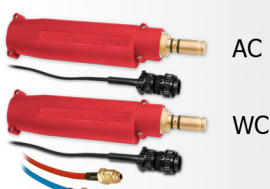

PYTHON[®] LX AND PYTHON - GUN TO WIRE FEEDER COMPATIBILITY

The Python LX and Python are available in many configurations for different wire feeders. Available in 15 ft, 25 ft, 35 ft and 50 ft lengths.

PYTHON LX

MK Cobramatic Connections

AC

WC

MK Cobramatic Euro 7 Pin

AC

WC

Lincoln Compatible

AC