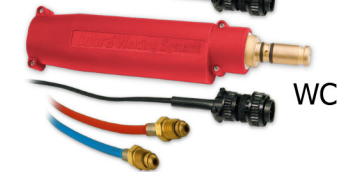

PYTHON[®] LX

PYTHON[®] LX ADVANCED GOOSENECK

MK COBRAMATIC[®], LINCOLN, MILLER AND EURO COMPATIBLE

The Python LX is available in many configurations for different power supplies.

Available in 15 ft, 25 ft, 35 ft and 50 ft lengths.

Available in Air or Water cooled models.

MK/Cobra Connections

CONNECTS To:
COBRAMATIC[®]
COBRAMATIC[®] PRO SERIES
WIRE FEED SYSTEMS

Lincoln Compatible

CONNECTS To:
POWER WAVE C300
POWERMIG 300 & 350
POWER FEED 10M & 25M

Miller Compatible

CONNECTS To:
MM252
MM350 & 350P
XR CONTROL WIRE FEEDER

Euro/Fronius Compatible

CONNECTS To:
COBRAMATIC[®] PRO SERIES
TPS-2700
TPS-3200
TPS-4000

DIRECT PLUG-IN CONNECTORS

AC

WC

AC

WC

AC

WC

AC

WC

**Cobra Welding Systems &
Orbital Welding Equipment**

The Leaders in Push-Pull Technology

www.mkproducts.com