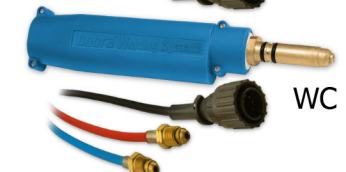

PYTHON[®] LX

PYTHON[®] LX ADVANCED GOOSENECK

MK COBRAMATIC[®], LINCOLN, MILLER AND EURO COMPATIBLE

The Python LX is available in many configurations for different power supplies.

Available in 15 ft, 25 ft, 35 ft and 50 ft lengths.

Available in Air or Water cooled models.

MK/Cobra Connections

CONNECTS To:
COBRAMATIC[®]
COBRAMATIC[®] PRO SERIES
WIRE FEED SYSTEMS

Lincoln Compatible

CONNECTS To:
POWER WAVE C300
POWERMIG 300 & 350
POWER FEED 10M & 25M

Miller Compatible

CONNECTS To:
MM252
MM350 & 350P
XR CONTROL WIRE FEEDER

Euro/Fronius Compatible

CONNECTS To:
COBRAMATIC[®] PRO SERIES
TPS-2700
TPS-3200
TPS-4000

DIRECT PLUG-IN CONNECTORS

AC

WC

AC

WC

AC

WC

AC

WC

**Cobra Welding Systems &
Orbital Welding Equipment**

The Leaders in Push-Pull Technology

www.mkproducts.com